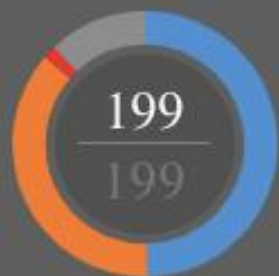

Rajasthan

Cong	99
BJP	73
RLM	3
OTH	24

Madhya Pradesh

Cong	114
BJP	109
BSP	2
OTH	5

Chhattisgarh

Cong	68
BJP	15
JCC	7
OTH	0

Telangana

TRS-AIMIM	95
TDP-Cong	21
BJP	1
OTH	2

Mizoram

MNF	26
Cong	5
BJP	1
OTH	8