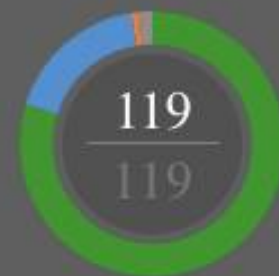

Rajasthan

Cong	99
BJP	73
RLM	3
OTH	24

Madhya Pradesh

Cong	114
BJP	109
BSP	2
OTH	5

Chhattisgarh

Cong	68
BJP	15
JCC	7
OTH	0

Telangana

TRS-AIMIM	95
TDP-Cong	21
BJP	1
OTH	2

Mizoram

MNF	26
Cong	5
BJP	1
OTH	8